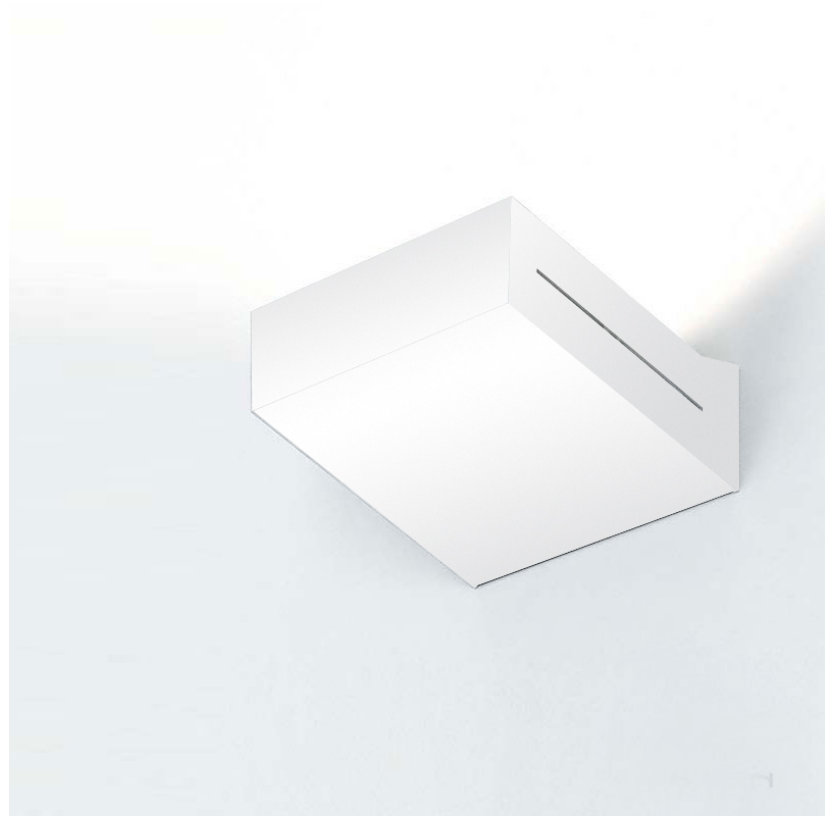

NEVA SURFACE

D93165

PROJECT
TYPE
NOTES
QUANTITY
DATE

GENERAL

Series: Neva
Brand: Milan
Division: Design
Mounting Type: Surface
Mounting Location: Wall
Subcategory: Uplight

PHYSICAL

Shape: Rectangle
Length (mm): 128
Length (in): 5 1/16"
Height (mm): 85
Height (in): 3 3/8"
Extension (mm): 117
Extension (in): 4 5/8"
Light Distribution: Direct / Indirect
Weight (kg): 1.4
Weight (lbs): 3
Fixture Finish: WHI
Fixture Material: Metal

ELECTRICAL

Lamp Type: LED
Max. Wattage Per Lamp (W): 10
Dimming: Non-Dimmable
Driver Included: Yes
Driver Location: Integrated
Driver Type: Constant Current
Driver Class: Class 2
Housing: ENCP3
Input Voltage (V): 120
Upon Request: Dimmable option available with remote driver upon request

LED

Number of LEDs: 1
Color Temperature (°K): 2700
Nominal Lumen (lm): 1010
CRI: >80 CRI

OPTICAL

Reflector°: 50

RATINGS AND CERTIFICATIONS

Certified By: CSA Certified to UL and CSA Standards
IP rating: IP20

128mm 5 1/16"

108mm 4 1/4"

J-Box cover plate
Included

108mm 4 1/4"

85mm 3 3/8"

117mm 4 5/8"